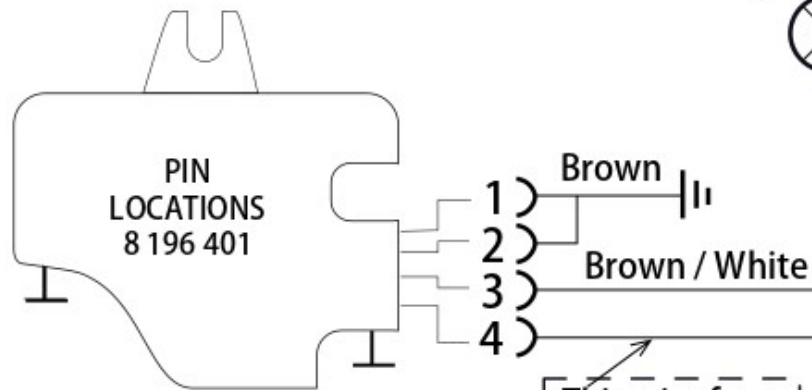

Electronic boot lock wiring

Standard post 2002
BMW boot lock
(8 196 401)

This wire from
Z3 boot lock in
boot lid